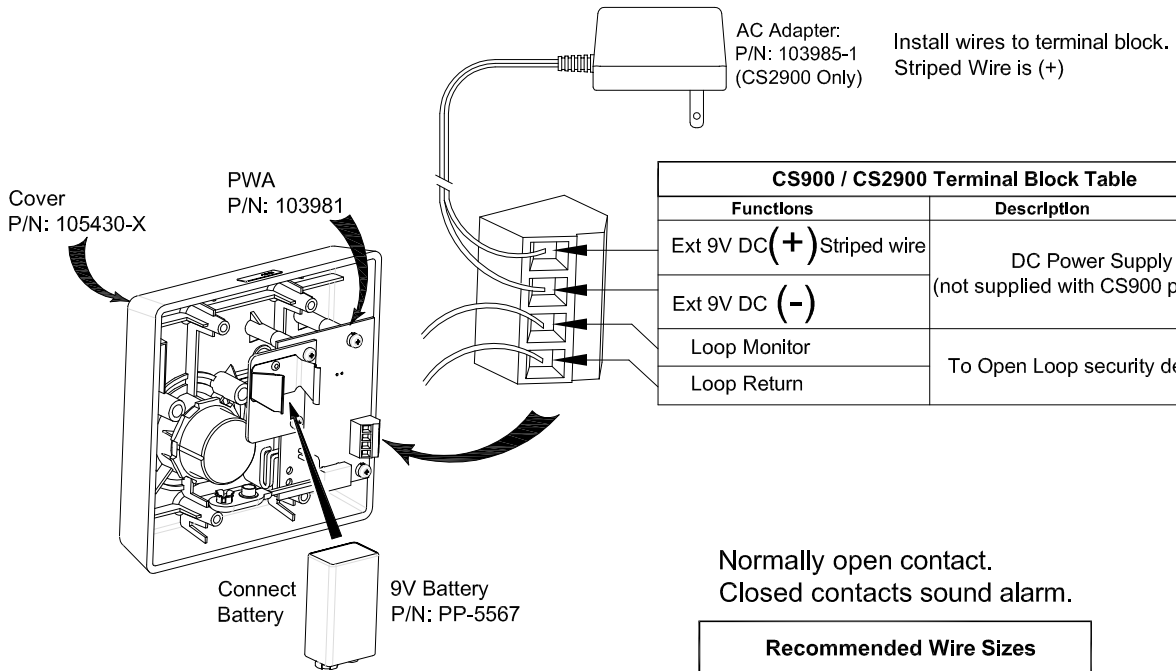

## WIRING INSTRUCTIONS FOR CS900/CS2900 SERIES REMOTE ALARMS

### CS900 - DC Only (9V Battery) CS2900 - Externally Powered (w/Battery backup)

Normally open contact.  
 Closed contacts sound alarm.

Wire Gauge	Maximum Length of Two Conductor Cable
22 AWG	50 Feet of twisted pair
20 AWG	250 Feet of twisted pair
18 AWG	1000 Feet of twisted pair